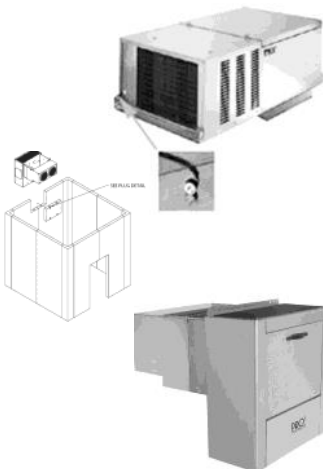

Roof Top Mounted

INDOOR **COOLER** SYSTEM

STARTING AT **$2,498.00**

INDOOR **FREEZER** SYSTEM

STARTING AT **$4,198.00**

Side Wall Mounted

INDOOR **COOLER** SYSTEM

STARTING AT **$4,349.00**

INDOOR **FREEZER** SYSTEM

STARTING AT **$6,849.00**